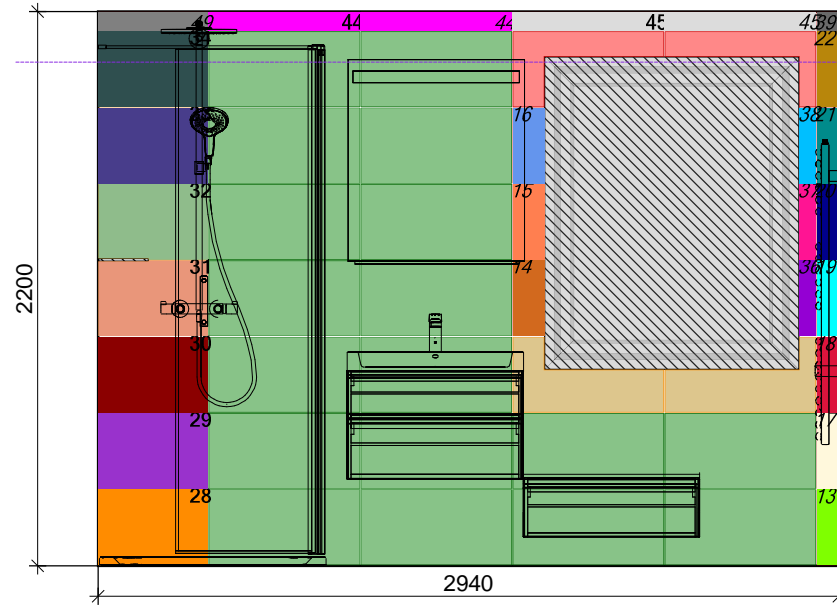

Wall 1

2

Marazzi

MKG3
600 x 300

Project:	SULPANOVA	
Name:		
Address:		
City:		
Scale:	1/30	
Date: 21/02/2019	Page 1	